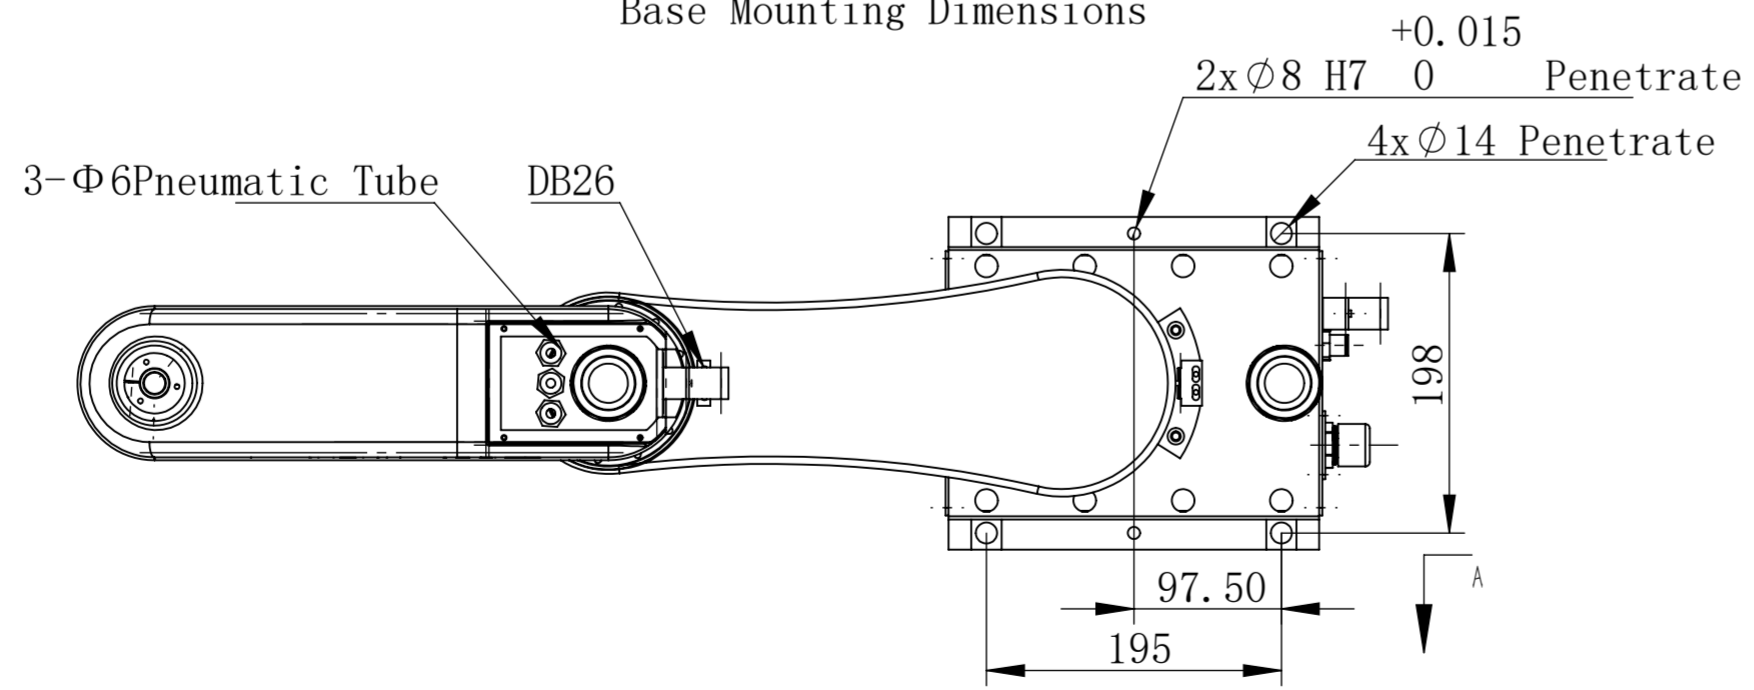

End Mounting Dimensions

Base Mounting Dimensions

① STW060-500/STW060-600/STW060-700 size

Recommended Installation Method