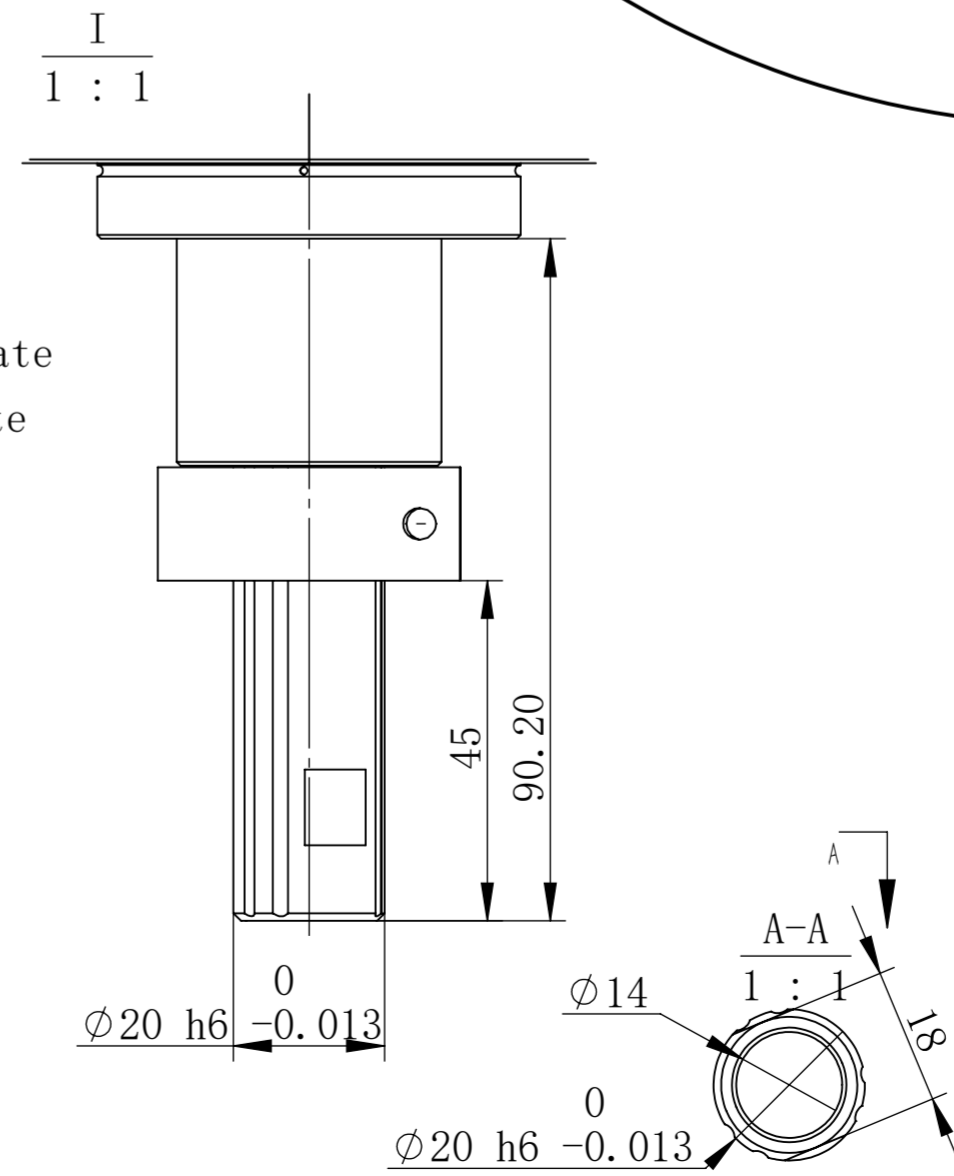

End Mounting Dimensions

Base Mounting Dimensions

① STW060-500/STW060-600/STW060-700 size

Recommended Installation Method